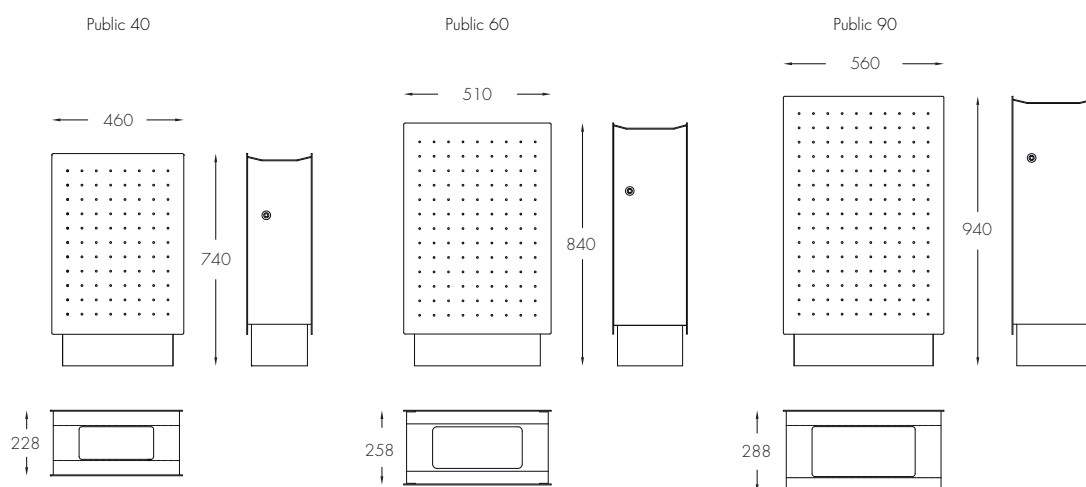

Indhold: 40 - 60 eller 90 liter

Sides, gable plates, top and base plates are made of 3 mm stainless steel.

Inner bin is made of 0,75 mm hot dip galvanized steel.

Lid and base are polished.

Side and gable plates are powder coated in standard RAL colours on request.

# Public

Alle mål er angivet i mm.  
Ret til ændringer forbeholdes.

All dimensions in mm.  
Subject to changes.

04.2015