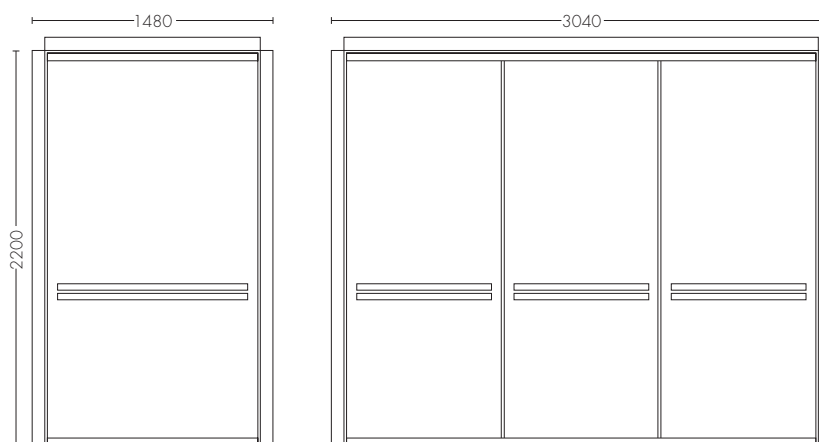

Ortho Smoking house:

Ortho Smoking house   Mounting to precast concrete base

Ortho