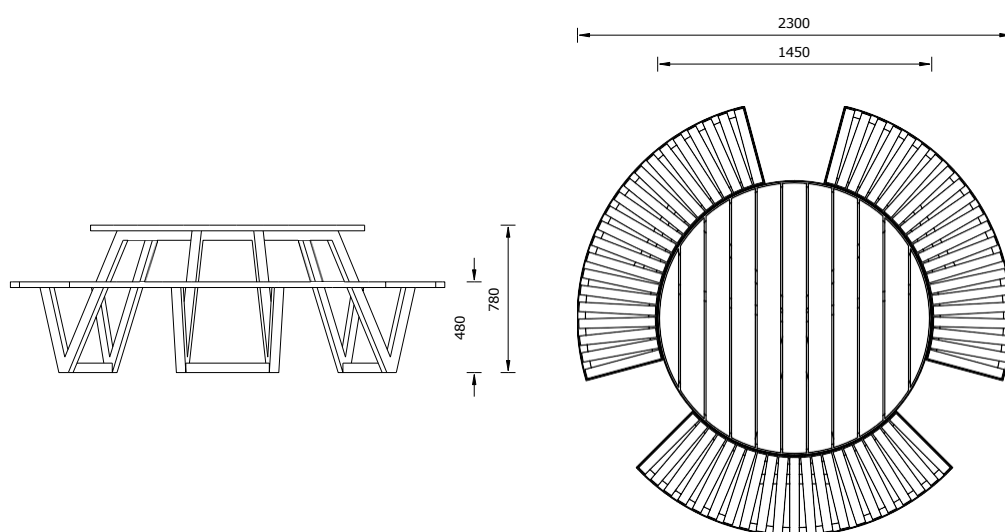

Slats of untreated mahogany. Other types of wood on request.

Cirklen

Flytbar/påmontering terræn

The Circle

Moveable/mounting to the ground

Cirklen

Alle mål er angivet i mm
Ret til ændringer forbeholdes

All dimensions in mm
Subject to changes